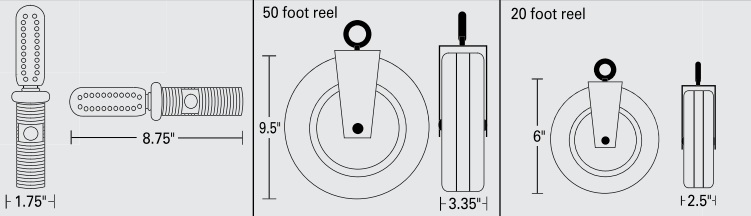

SAFTLINE[®]

By General Mfg., Inc.

{ rotating lamp }

{ Super Bight LEDs }

{ protected on-off switch }

{ comfortable ribbed grip }

{ The 26 LED™ Lite }

{ The 26 LED™ Lite }

{ features }

- ▀ 26 LEDs with SuperBright™ Technology provide high intensity light in tight areas
- ▀ Rotating lamp assembly provides light where you need it
- ▀ Cool operating long life LEDs
- ▀ Hexagonal shaped handle helps prevent rolling of fixture
- ▀ All units come with 18-gauge SVT cord
- ▀ Covered on-off switch is protected from dirt and moisture
- ▀ 50' reel model comes with wall and ceiling mounting hardware
- ▀ A ball stop allows user to set the fixture hang-down height at desired level
- ▀ Sliding cord hook included on all models

SAF/LITE
By General Mfg., Inc.

{ 1950-5000 }

- ▀ Slim profile LED assembly fits into extra tight areas
- ▀ LED electronics are located inside the lamp head
- ▀ LED lamp assembly is replaceable
- ▀ Commercial grade on-off switch is built for long life
- ▀ Rubber boot protects on-off switch from dirt and grease

{ 1920-0000 }

model #	description	cord gauge/type	cord length	case qty.	case wt.
1901-0000	26 LED™ Lite on short cord, with switch	18/2 SVT	1'	6	6#
1901-0001	26 LED™ Lite on shot cord, less switch	18/2 SVT	1'	6	5#
1920-0000	26 LED™ Lite on cord	18/2 SVT	20'	6	8#
1920-5000	26 LED™ Lite on reel, with switch	18/2 SVT	20'	4	20#
1950-5000	26 LED™ Lite on reel	18/2 SVT	50'	4	28#