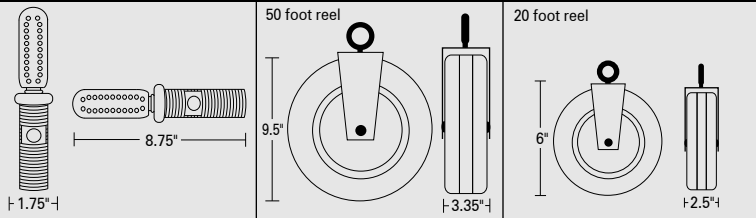

# GLO ZONE™

Leak Detection Products

{ 26 SuperGlo™ UV LEDs }

{ rotating lamp }

{ super compact design }

{ protected on-off switch }

{ comfortable ribbed grip }

{ 26 LED GloZone™ Leak Detection }

{ 26 LED GloZone™ Leak Detection }

{ features }

- 26 LEDs with SuperGlo™ technology produce very little visible light providing maximum dye glow.
- Lamp assembly and handle are very compact and can fit into extremity tight areas.
- Long Life LEDs are cool operating and extra durable
- A rubber boot protects the on-off switch in handle from dirt & grease
- Available in 12 volt DC and 120 volt AC models
- A variety of kits and GloZone™ dyes are available

- The 26 LED GloZone™ Light is available on a commercial grade 50' reel which may be mounted on the ceiling or wall (mounting hardware is included).
- 26 LEDs with SuperGlo™ technology produce very little visible light providing maximum dye glow.

model #	description	voltage	cord length	case qty.	case wt.
1920-7000	GloZone™ Light on cord, with Bat. Clamps	12 VDC	20'	6	8#
1920-7001	GloZone™ Light on cord, with Cig. Plug	12 VDC	20'	6	8#
1920-7003	GloZone™ Light on cord, with 120 VAC plug	120 VAC	20'	6	8#
1920-7002	GloZone™ Light on reel	120 VAC	20'	4	20#
1950-7000	GloZone™ Light on reel	120 VAC	50'	4	28#
5000-2188	GloZone™ 26 LED Replacement Lamp assembly	120 VAC	N/A	1	1#
5000-2190	GloZone™ 26 LED Replacement Lamp assembly	12 VDC	N/A	1	1#